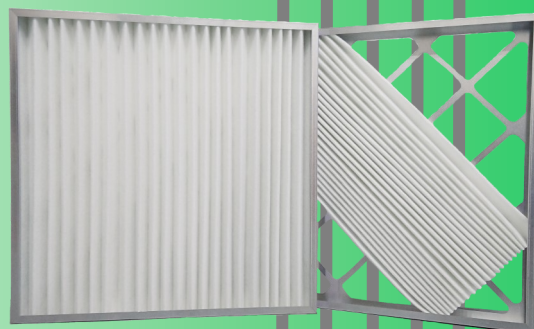

TM

Go-Green Series: Serviceable Pleat Air Filter (SPF)

General

- A new member of **Euro-Aire's Go-Green Series**.
- Serves as an innovative solution to replace pleated panel air filters as the primary stage of protection for equipment, occupants and during fire hazard.
- Extremely flexible and versatile in inter-changing and holding its extended surface medias of different efficiencies, ranging from G4 to F8, using the same metal frame!
- Great cost saving by just purchasing media refills in long run.

Construction Features and Advantages

- 100% Self-Support Synthetic Media that is **100% incinerable**.
- 2 times **more** dust holding capacity that **extends filter lifespan**.
- Low initial pressure drop that **saves energy**.
- Media refills are uniquely packed to **save Storage, Disposal, Transport and Handling (SDTH) costs**.
- Media refills come in a choice of 4 different efficiencies (G4, M6, F7, F8) - "**Media Replacement Only**" concept helps **saving cost!**
- Sturdy and uniquely designed frame structure that is Aluminium or Stainless Steel-made, **ensuring hassle-free and time-saving** for media replacement work.
- Metal frames are air-tight gasketed to **ensure low or no air by-pass** is allowed and thus **maintain superior filter integrity**.

G4 (MERV 8) Efficiency vs. Particle Size

G4 (MERV 8) Initial Resistance vs. Face Velocity

Standard Sizes

Model	Nominal Size (WHD)	Exact Size (WHD)	Initial Pressure Drop (Pa)	Airflow (CMH)	Media Area (m ²)
GGSPF1242-G4-*	12" X 24" X 2"	289 X 594 X 45 mm	74	1700	0.68
GGSPF2042-G4-*	20" X 24" X 2"	492 X 594 X 45 mm	74	2850	1.02
GGSPF2442-G4-*	24" X 24" X 2"	594 X 594 X 45 mm	74	3400	1.18
GGSPF1244-G4-*	12" X 24" X 4"	289 X 594 X 95 mm	51	1700	1.15
GGSPF2044-G4-*	20" X 24" X 4"	492 X 594 X 95 mm	51	2850	1.84
GGSPF2444-G4-*	24" X 24" X 4"	594 X 594 X 95 mm	51	3400	2.20