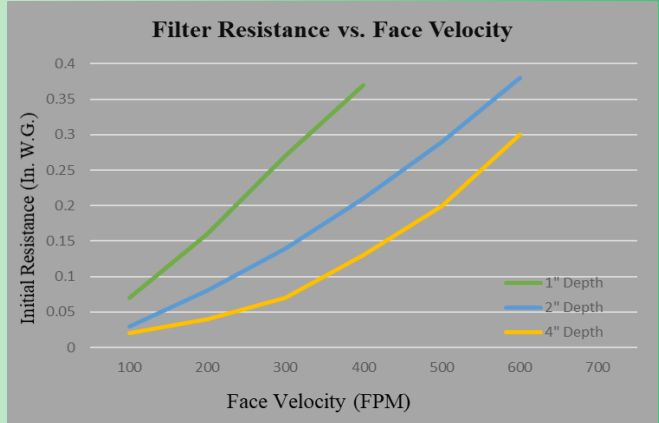

G4 (MERV 8) Initial Resistance vs. Face Velocity

Standard Sizes

Model	Nominal Size (WHD)	Exact Size (WHD)	Initial Pressure Drop (Pa)	Airflow (CMH)	Media Area (m²)
GGSPF1242-G4-*	12" X 24" X 2"	289 X 594 X 45 mm	74	1700	0.68
GGSPF2042-G4-*	20" X 24" X 2"	492 X 594 X 45 mm	74	2850	1.02
GGSPF2442-G4-*	24" X 24" X 2"	594 X 594 X 45 mm	74	3400	1.18
GGSPF1244-G4-*	12" X 24" X 4"	289 X 594 X 95 mm	51	1700	1.15
GGSPF2044-G4-*	20" X 24" X 4"	492 X 594 X 95 mm	51	2850	1.84
GGSPF2444-G4-*	24" X 24" X 4"	594 X 594 X 95 mm	51	3400	2.20

- ** refers to frame made - Al or SS.
- Initial Resistance and Airflow stated is based on G4 (MERV 8) efficiency.
- Recommended Final Resistance: 250 Pa.
- Size may vary +/- 1-2mm.
- Only 3 standard sizes for 2 depths are available. Special sizes are not available at the time of brochure printing.

Solely Distributed By -

www.airmazecorp.com

Version GG-SPF-01