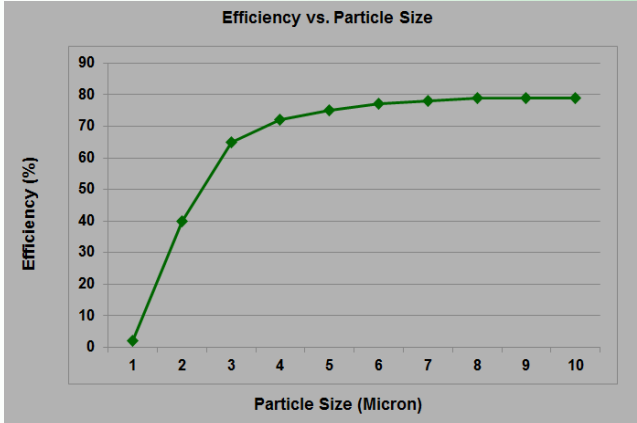

G4 (MERV 8) Efficiency vs. Particle Size

G4 (MERV 8) Initial Resistance vs. Face Velocity

Standard Sizes

Model	Nominal Size (WHD)	Exact Size (WHD)	Initial Pressure Drop (Pa)	Airflow (CMH)	Media Area (m ²)
GGSPF1242-G4-*	12" X 24" X 2"	289 X 594 X 45 mm	74	1700	0.68
GGSPF2042-G4-*	20" X 24" X 2"	492 X 594 X 45 mm	74	2850	1.02
GGSPF2442-G4-*	24" X 24" X 2"	594 X 594 X 45 mm	74	3400	1.18
GGSPF1244-G4-*	12" X 24" X 4"	289 X 594 X 95 mm	51	1700	1.15
GGSPF2044-G4-*	20" X 24" X 4"	492 X 594 X 95 mm	51	2850	1.84
GGSPF2444-G4-*	24" X 24" X 4"	594 X 594 X 95 mm	51	3400	2.20